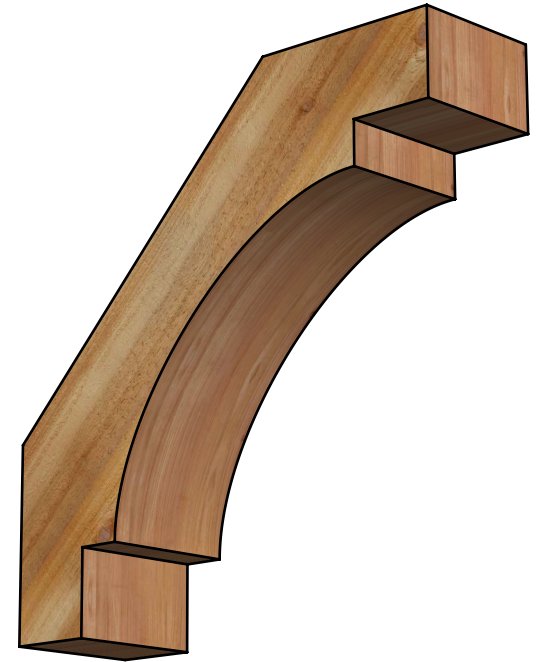

BRC06X22X22MRC00RWR

6"W X 22"D X 22"H MERCED ROUGH SAWN BRACE, WESTERN RED CEDAR

SIDE

FRONT

EKENA MILLWORK
2300 WEST MAIN ST.
CLARKSVILLE, TX 75426
TOLL FREE: 866-607-0453
WWW.EKENAMILLWORK.COM

NOTES

1. INSTALLATION TO BE COMPLETED IN ACCORDANCE WITH MANUFACTURER'S SPECIFICATIONS.
2. DRAWING MAY NOT BE TO SCALE
3. THIS DRAWING IS INTENDED FOR DESIGN AND PLANNING PURPOSES ONLY.
4. ALL INFORMATION CONTAINED HEREIN WAS CURRENT AT THE TIME OF DEVELOPMENT BUT MUST BE REVIEWED AND APPROVED BY THE PRODUCT MANUFACTURER TO BE CONSIDERED ACCURATE.
5. PRODUCTS ARE NOT KILN DRIED. THIS ITEM IS UNIQUE AND WILL CONTAIN THE NATURAL VARIATIONS THAT THE WOOD SPECIES OFFERS. THIS MAY RESULT IN VARIATIONS UP TO 1/4"