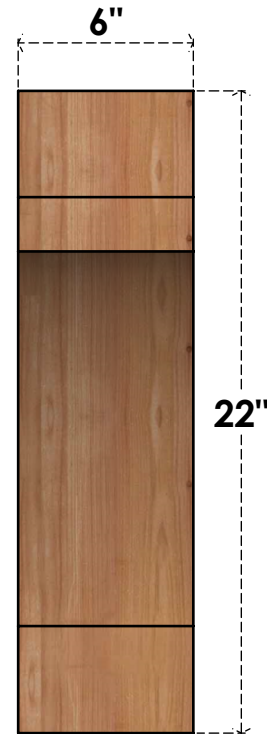

BRC06X22X22MRC00RWR

6"W X 22"D X 22"H MERCED ROUGH SAWN BRACE, WESTERN RED CEDAR

SIDE

FRONT

EKENA MILLWORK
2300 WEST MAIN ST.
CLARKSVILLE, TX 75426
TOLL FREE: 866-607-0453
WWW.EKENAMILLWORK.COM

NOTES

1. INSTALLATION TO BE COMPLETED IN ACCORDANCE WITH MANUFACTURER'S SPECIFICATIONS.
2. DRAWING MAY NOT BE TO SCALE
3. THIS DRAWING IS INTENDED FOR DESIGN AND PLANNING PURPOSES ONLY.
4. ALL INFORMATION CONTAINED HEREIN WAS CURRENT AT THE TIME OF DEVELOPMENT BUT MUST BE REVIEWED AND APPROVED BY THE PRODUCT MANUFACTURER TO BE CONSIDERED ACCURATE.
5. PRODUCTS ARE NOT KILN DRIED. THIS ITEM IS UNIQUE AND WILL CONTAIN THE NATURAL VARIATIONS THAT THE WOOD SPECIES OFFERS. THIS MAY RESULT IN VARIATIONS UP TO 1/4"