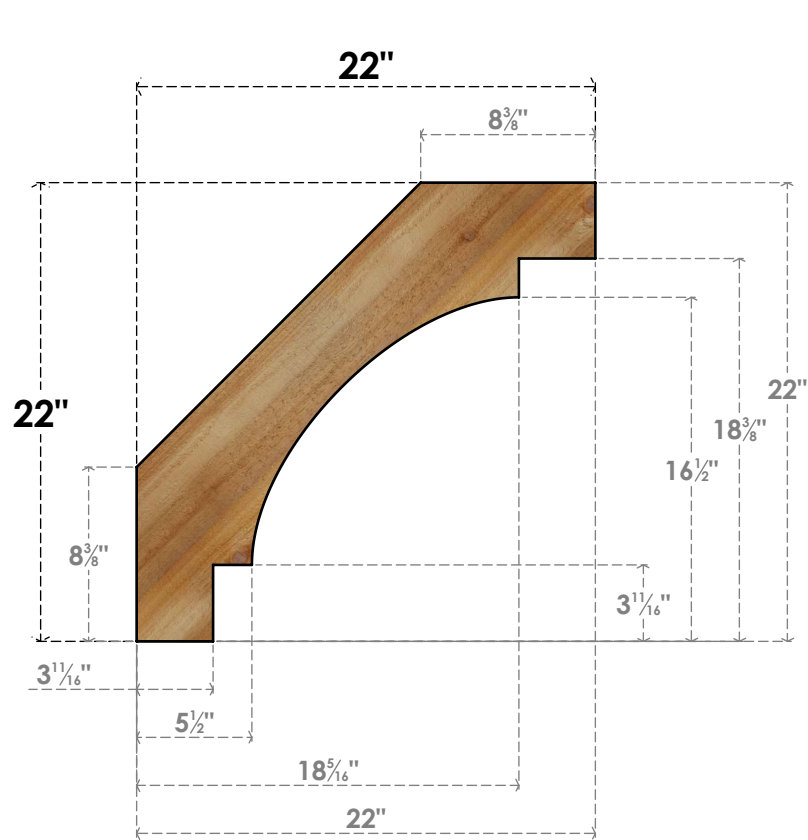

BRC06X22X22MRC00RWR

6"W X 22"D X 22"H MERCED ROUGH SAWN BRACE, WESTERN RED CEDAR

SIDE

FRONT

EKENA MILLWORK
2300 WEST MAIN ST.
CLARKSVILLE, TX 75426
TOLL FREE: 866-607-0453
WWW.EKENAMILLWORK.COM

NOTES

1. INSTALLATION TO BE COMPLETED IN ACCORDANCE WITH MANUFACTURER'S SPECIFICATIONS.
2. DRAWING MAY NOT BE TO SCALE
3. THIS DRAWING IS INTENDED FOR DESIGN AND PLANNING PURPOSES ONLY.
4. ALL INFORMATION CONTAINED HEREIN WAS CURRENT AT THE TIME OF DEVELOPMENT BUT MUST BE REVIEWED AND APPROVED BY THE PRODUCT MANUFACTURER TO BE CONSIDERED ACCURATE.
5. PRODUCTS ARE NOT KILN DRIED. THIS ITEM IS UNIQUE AND WILL CONTAIN THE NATURAL VARIATIONS THAT THE WOOD SPECIES OFFERS. THIS MAY RESULT IN VARIATIONS UP TO 1/4"